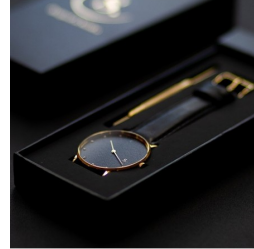

DIALANDO®

Sandell ladies' watch SDB38-BLV Specifications

[BUY NOW](#)

This document contains all the specifications for the Sandell SDB38-BLV ladies' watch. We at the [DIALANDO® watch store](#) offer a large selection of authentic watches from the best watch brands in the world.
<https://www.dialando.cy/>

PRODUCT INFORMATION

EAN	2000015236447
Gender	Ladies
Brand	Sandell
Collection	Bright Night
Warranty [years]	2

PRODUCT EXECUTION

Display Type	Analogue
Movement type	Quartz (Battery)

MEASURES

Case width [mm]	38
-----------------	----

MATERIAL & COLOUR

Strap Material	Vegan leather
Strap Colour	Black
Colour of the dial	Black
Stone type	Zirconia
Glass	Mineral glass

DETAILS

Water resistant	3 ATM
-----------------	-------